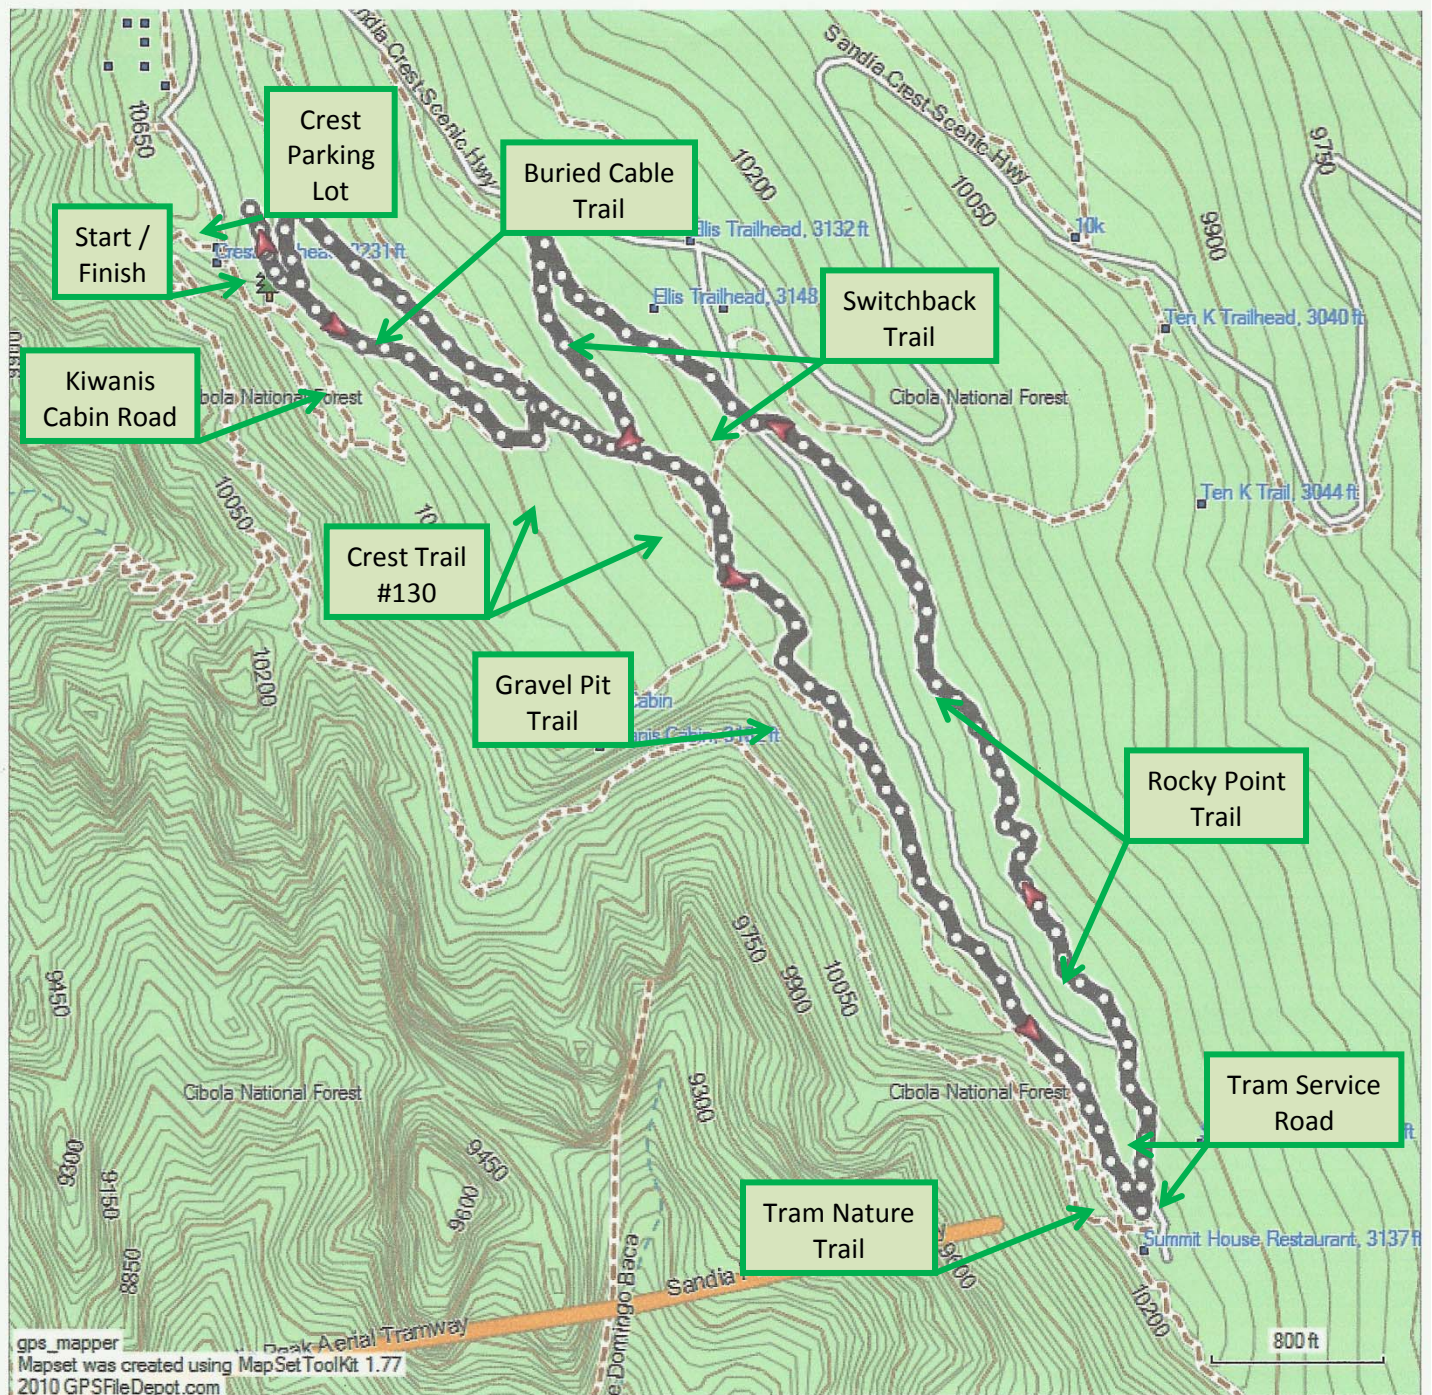

SNOWSHOE RACE ROUTE MAP

Sponsored by: **Friends of The Sandia Mountains**
Route 3.2 Miles (5 Km) long